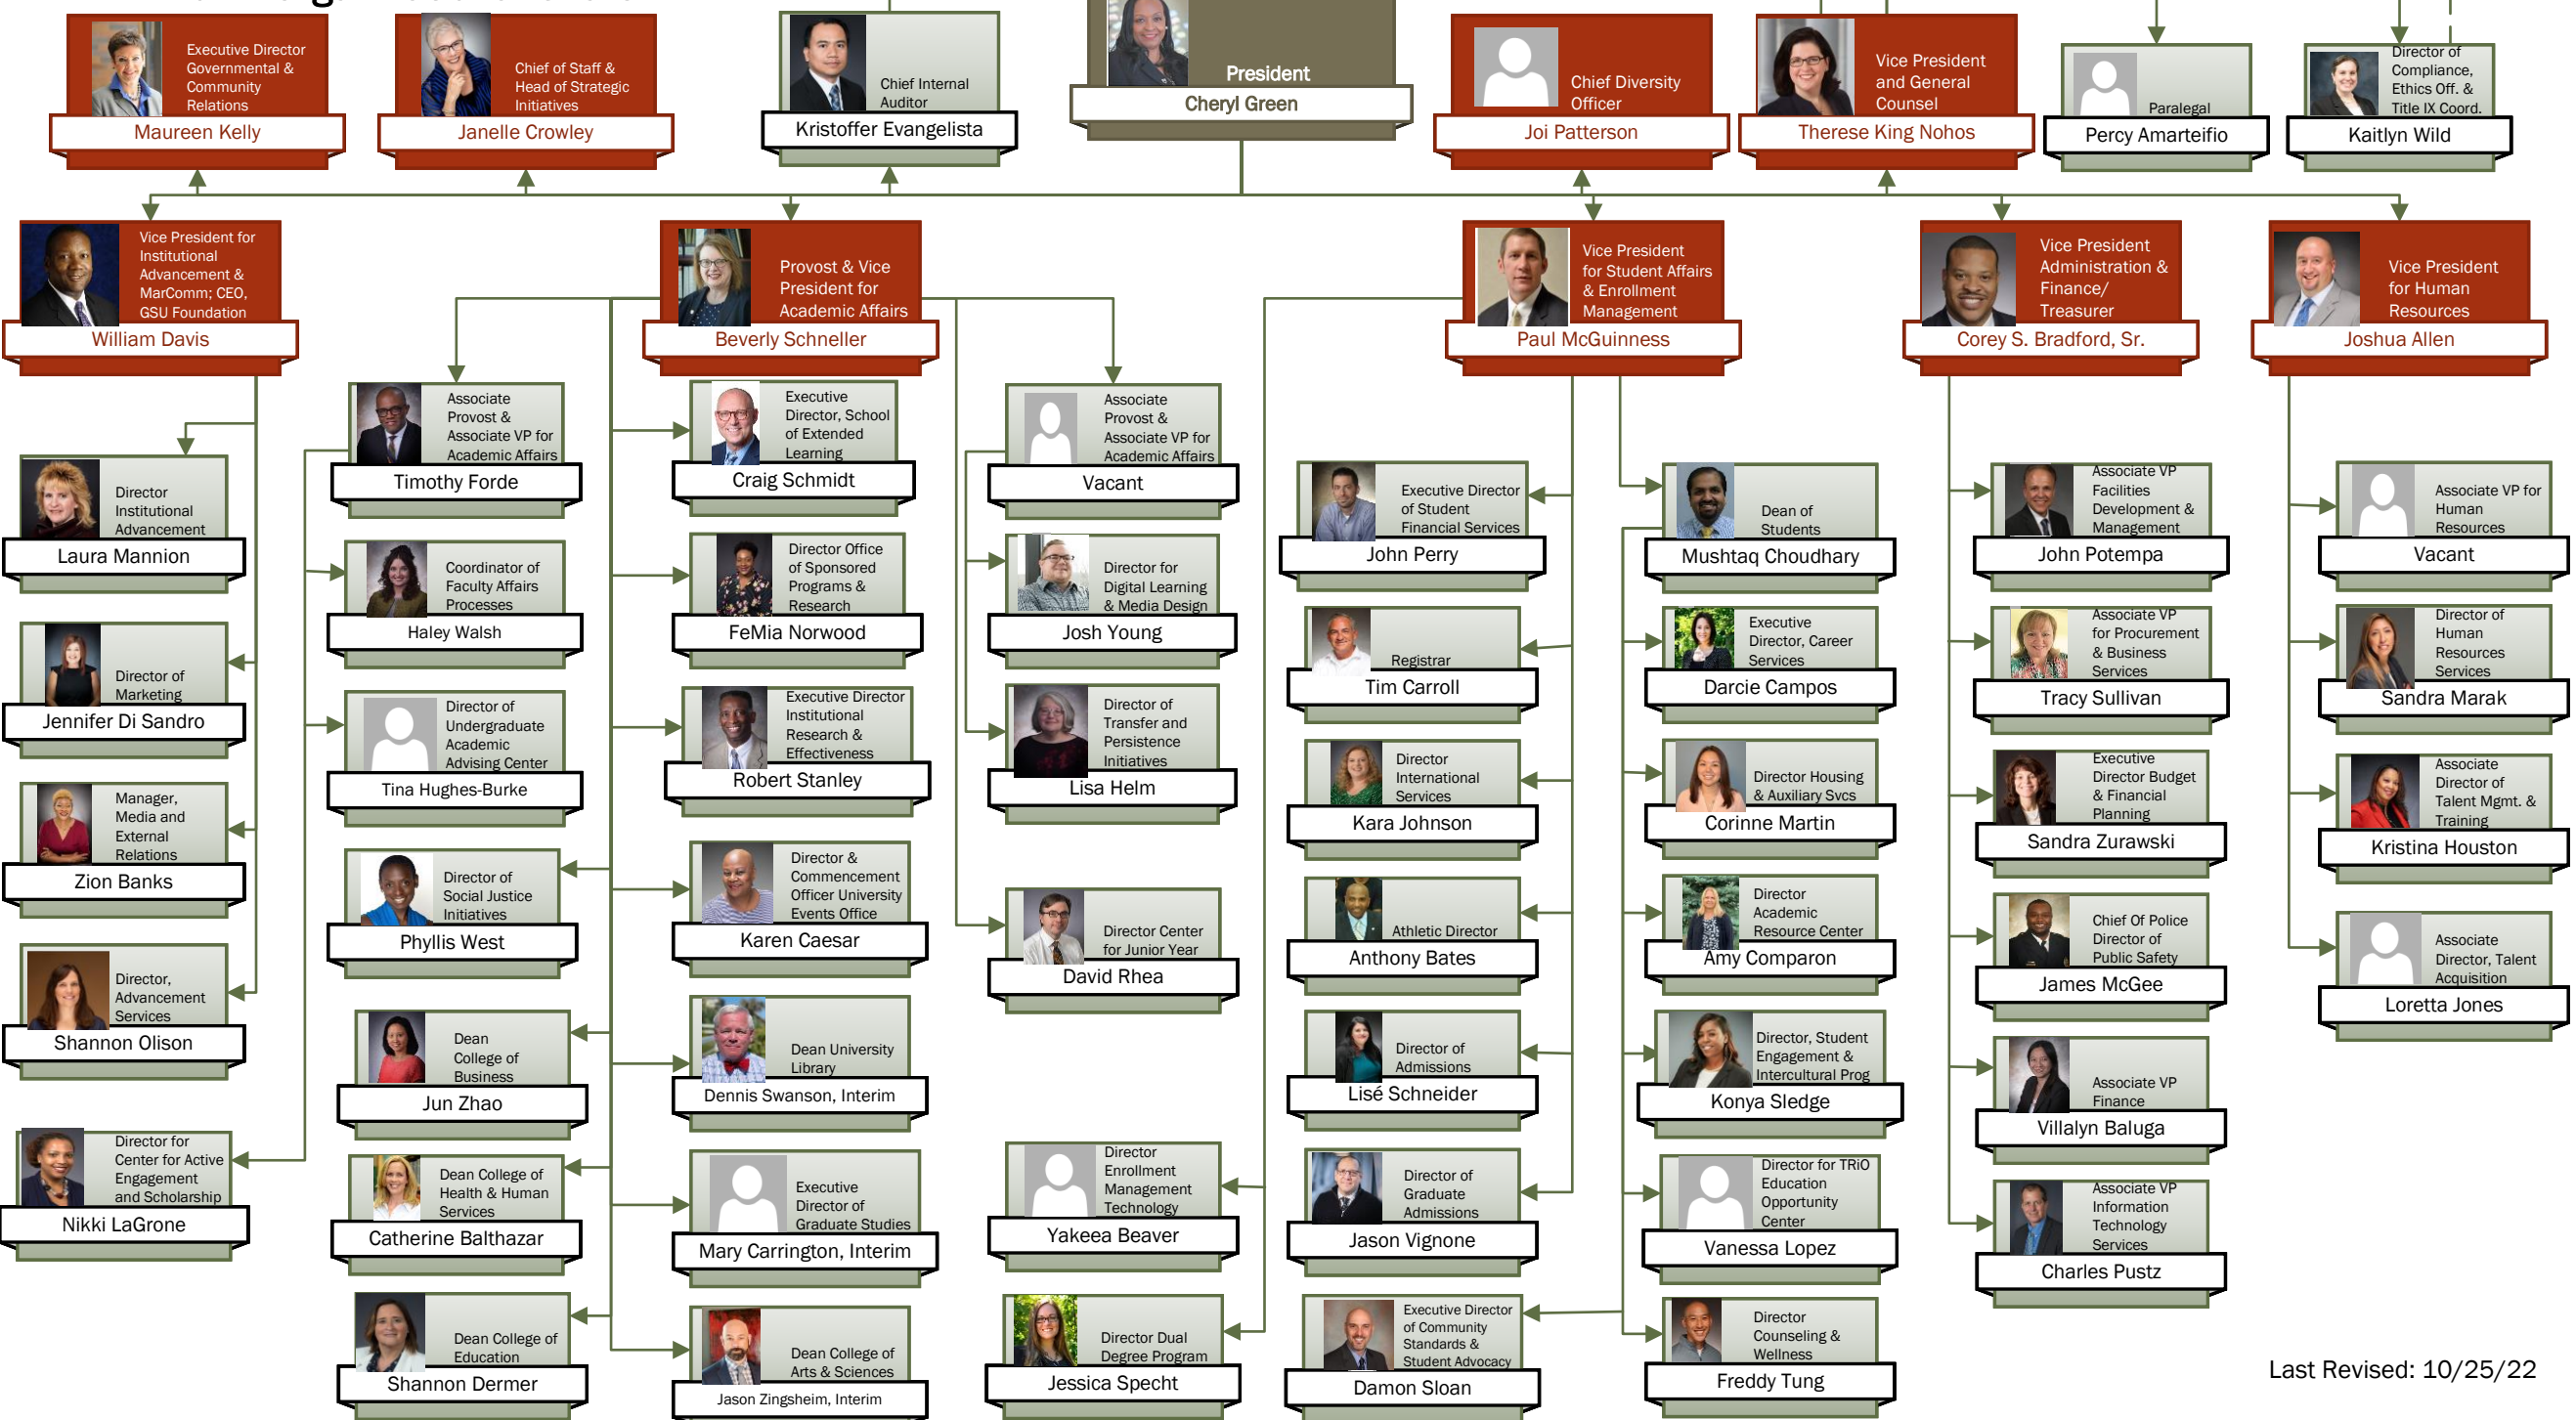

Governors State University 2022 Organizational Chart

BOARD OF TRUSTEES

Last Revised: 10/25/22